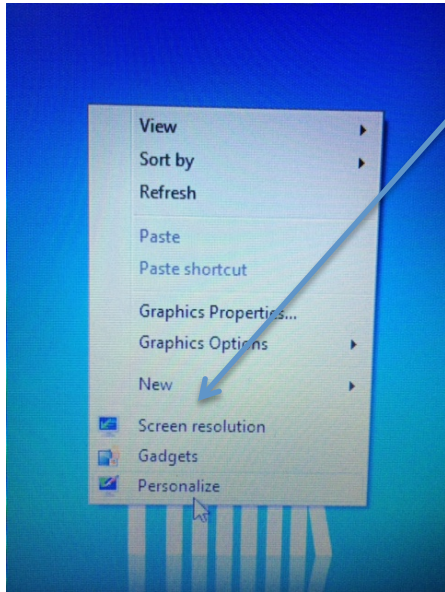

## Fix your screen resolution and duplicate display problems in a few easy steps

- This is for teachers with mimio issues.
1. Right click on your desktop. Choose “Screen Resolution”.

2. Set your resolution to “1366 x 768”.

3. Under “Displays”, set your display to “Duplicate these displays”. Click OK.

All better! 😊