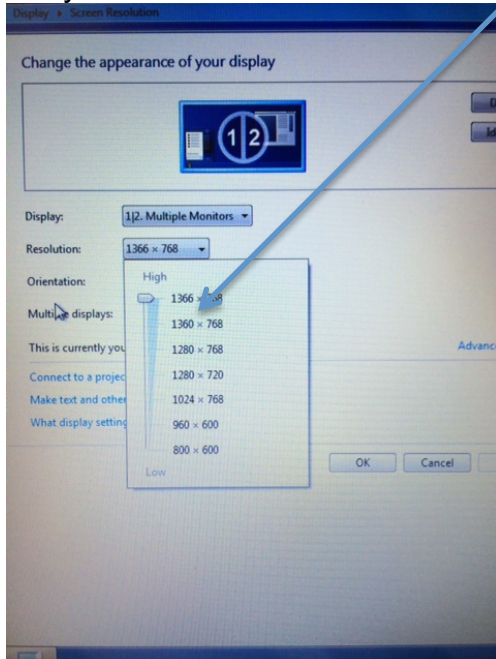

## Fix your screen resolution and duplicate display problems in a few easy steps

- This is for teachers with mimio issues.
1. Right click on your desktop. Choose “Screen Resolution”.

2. Set your resolution to “1366 x 768”.

3. Under “Displays”, set your display to “Duplicate these displays”. Click OK.

All better! 😊