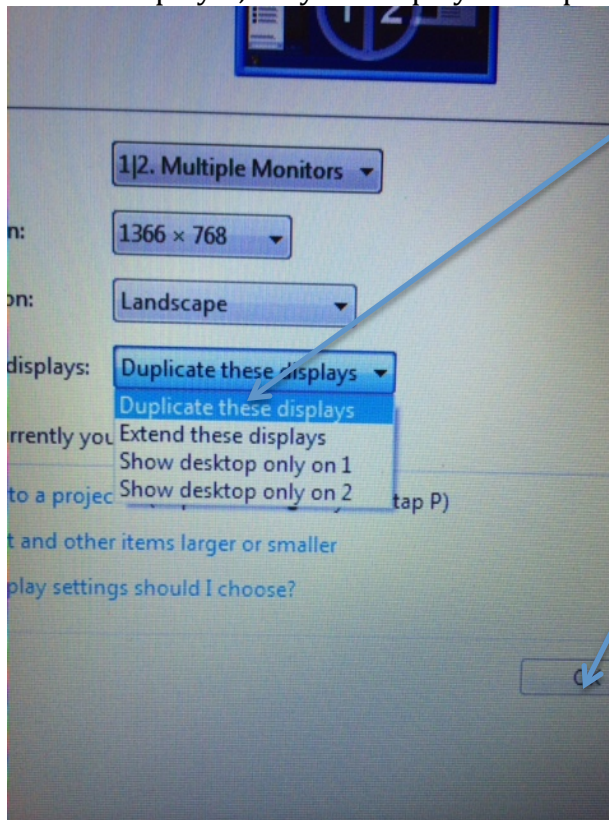

## Fix your screen resolution and duplicate display problems in a few easy steps

- This is for teachers with mimio issues.
1. Right click on your desktop. Choose “Screen Resolution”.

2. Set your resolution to “1366 x 768”.

3. Under “Displays”, set your display to “Duplicate these displays”. Click OK.

All better! 😊